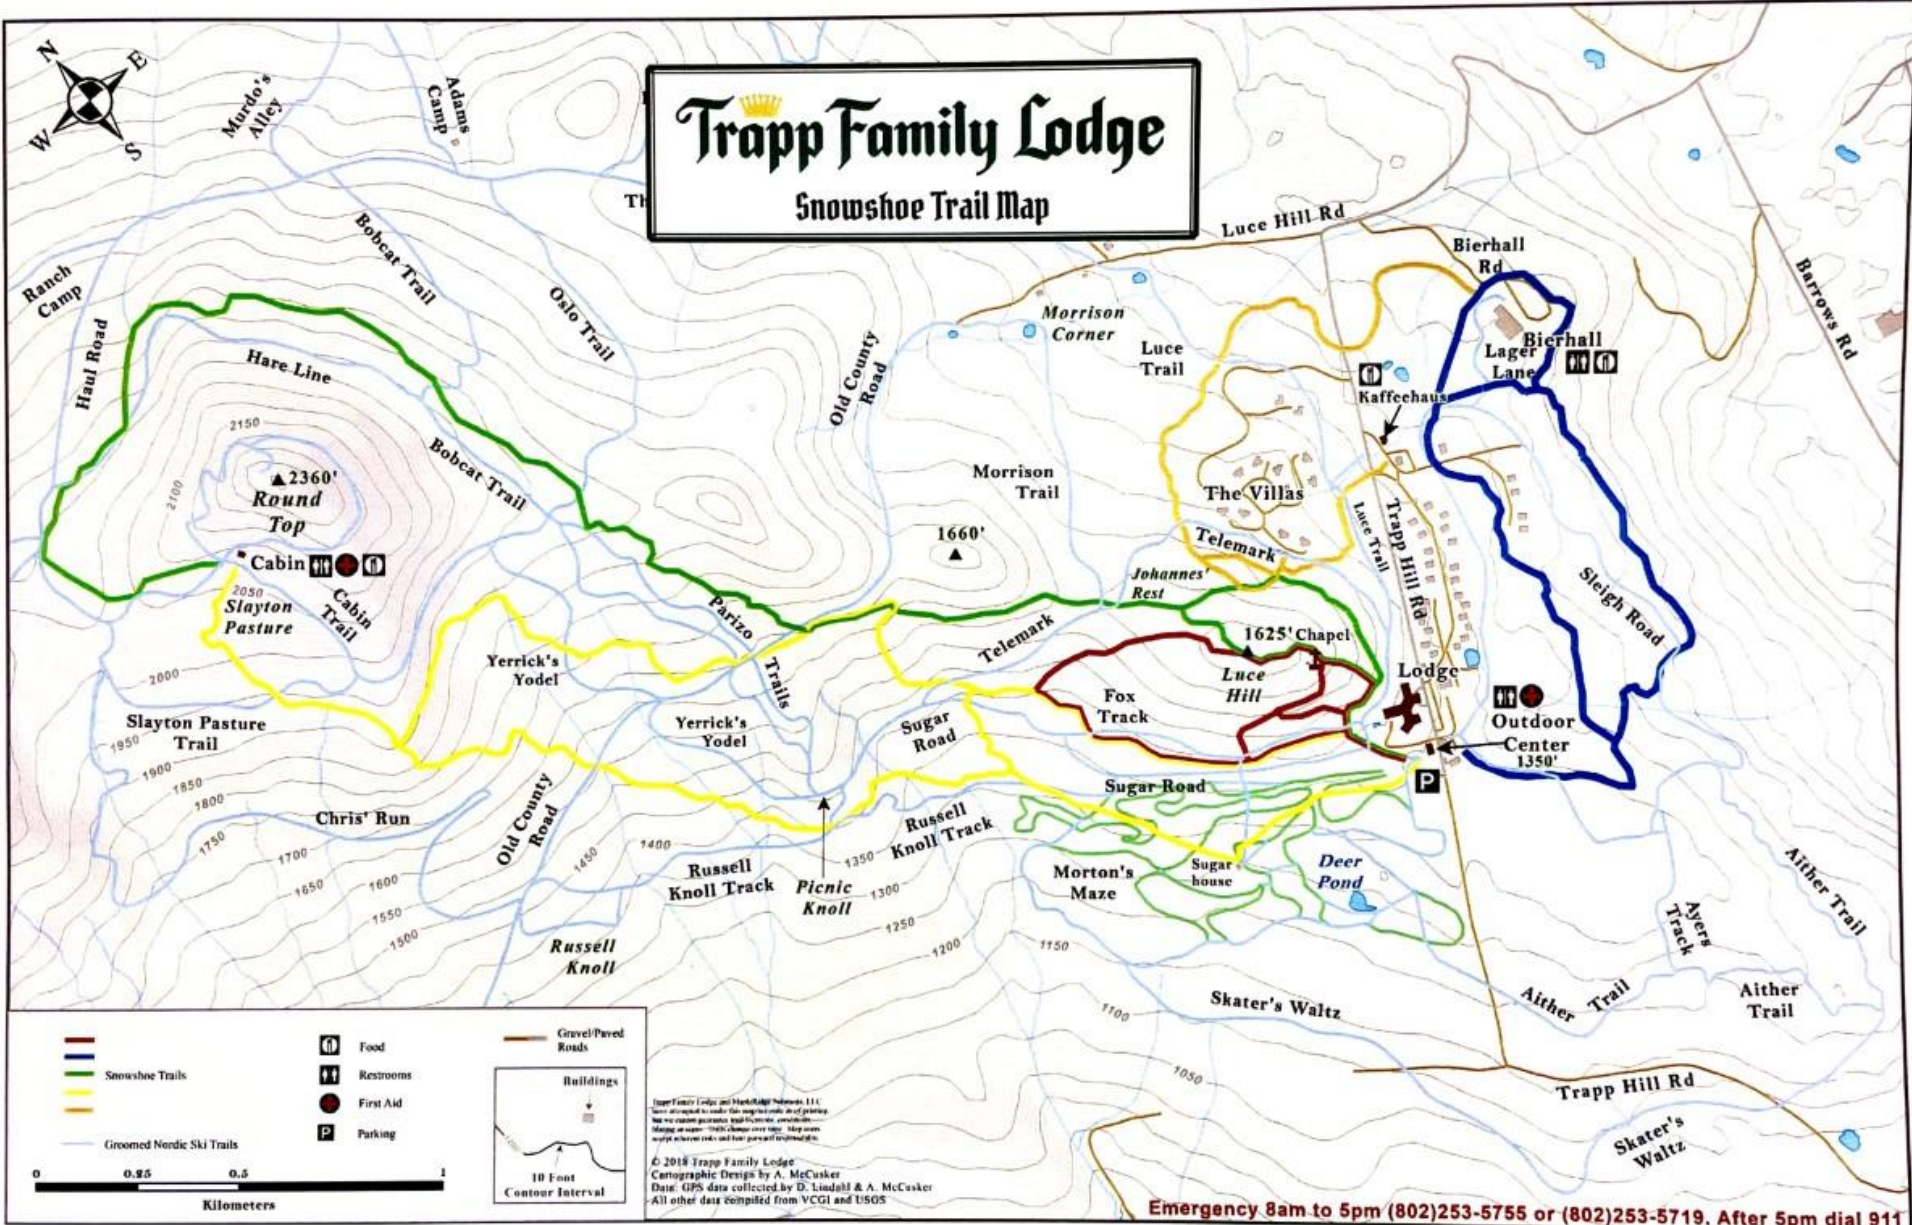

Trapp Family Lodge

Nordic Ski & Snowshoe Trail Map

(802) 253-8511 Trail Conditions (802) 253-5720 www.trappfamily.com

Groomed Nordic Ski Trails	Trail Rating	Food	Gravel/Paved Roads
Backcountry Ski Trails	Easier	Restrooms	Buildings
Snowshoe Trails	More Difficult	First Aid	10 Foot Contour Interval
Race Loops	Most Difficult	One Way	
		Parking	

0 0.25 0.5 1
Kilometers

Trapp Family Lodge and Mountain Lodge, Inc. have attempted to make this map as accurate as possible. However, we cannot guarantee its accuracy. We are not responsible for any injuries or damage resulting from the use of this map. © 2017 Trapp Family Lodge. Cartographic Design by Angus A. McCusker www.mapfinder.com. Data: GPS data collected by D. Lindahl & A. McCusker. All other data compiled from VCGI and USGS.

Trapp Family Lodge

Snowshoe Trail Map

Trapp Family Lodge and Blanket Ridge, 1111
 Lane, are located in unincorporated areas of gateway
 and are not subject to local zoning or other regulations.
 All other data compiled from VCGI and USGS