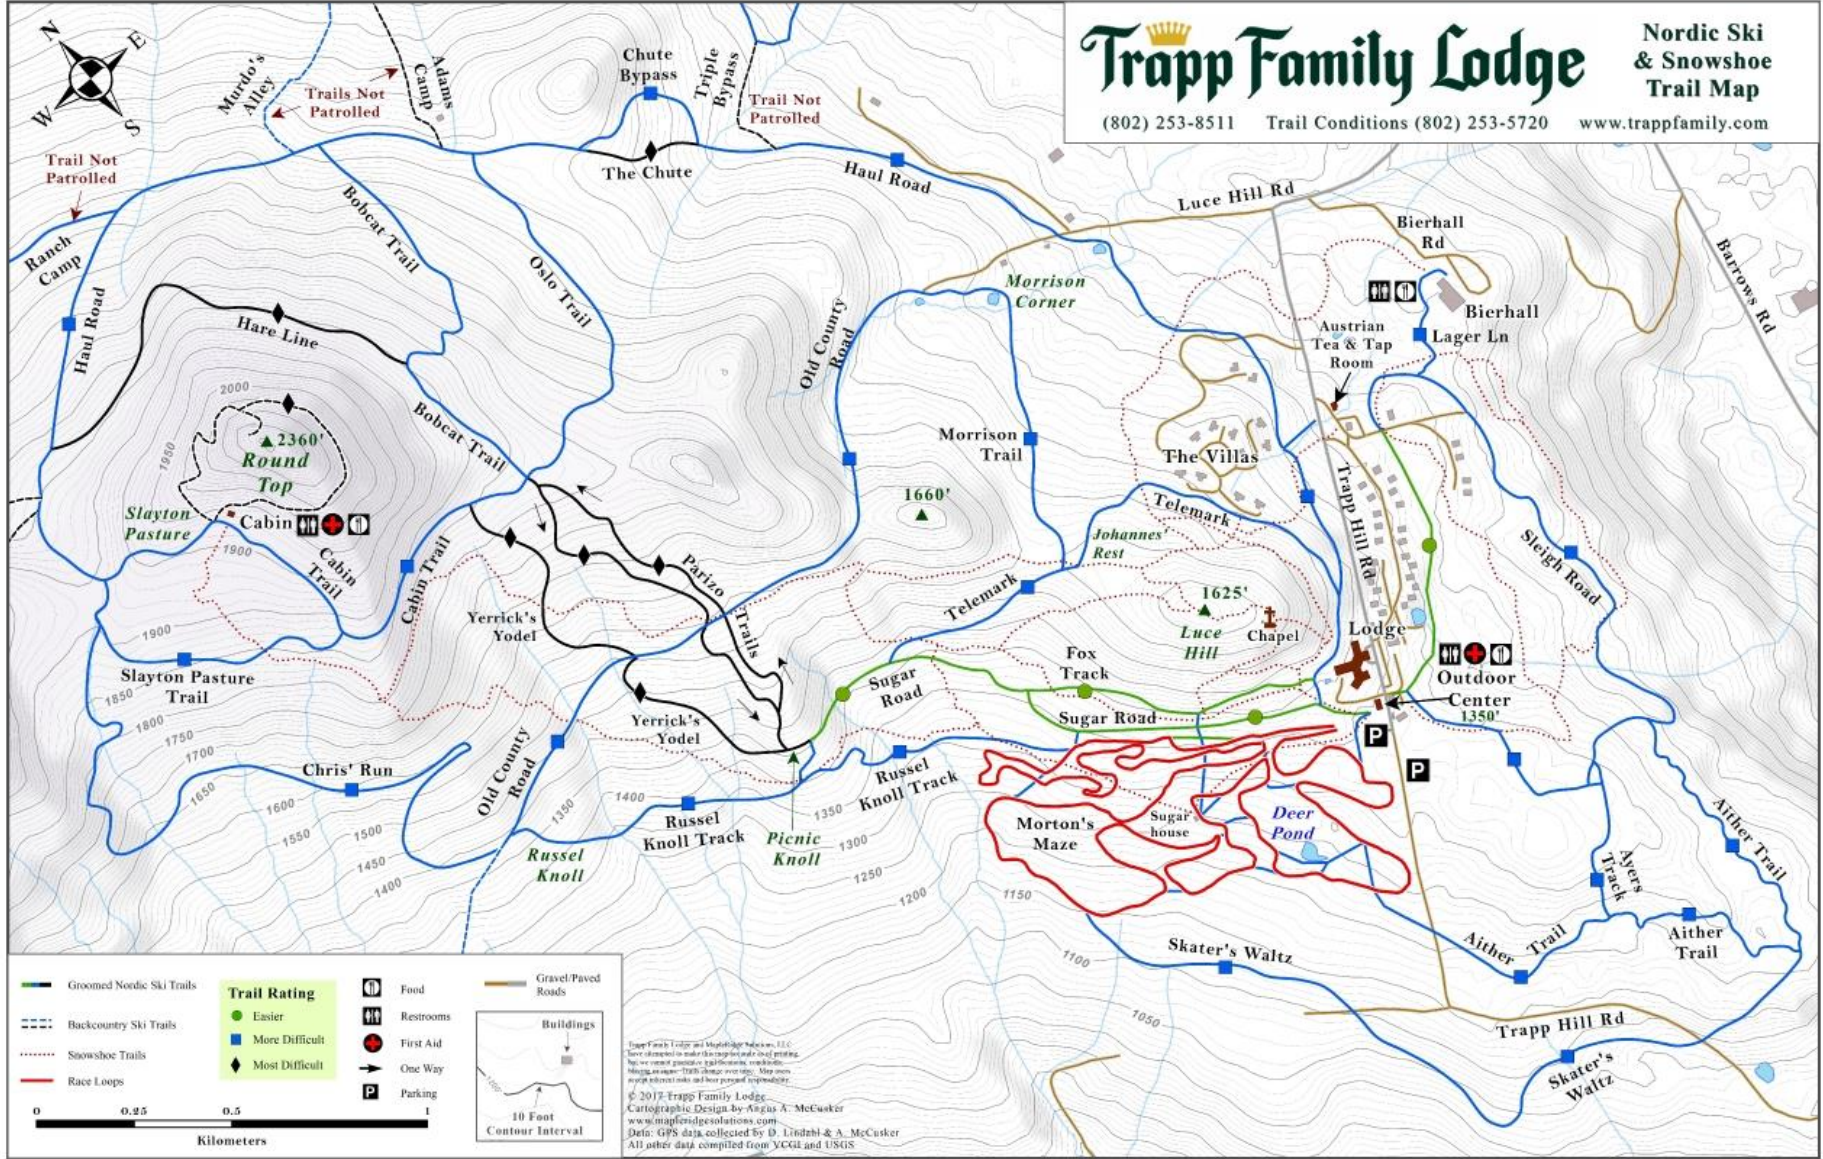

Trapp Family Lodge

Nordic Ski & Snowshoe Trail Map

(802) 253-8511 Trail Conditions (802) 253-5720 www.trappfamily.com

Groomed Nordic Ski Trails	Trail Rating	Food	Gravel/Paved Roads
Backcountry Ski Trails	Easier	Restrooms	Buildings
Snowshoe Trails	More Difficult	First Aid	10 Foot Contour Interval
Race Loops	Most Difficult	One Way	
		Parking	

0 0.25 0.5 1
Kilometers